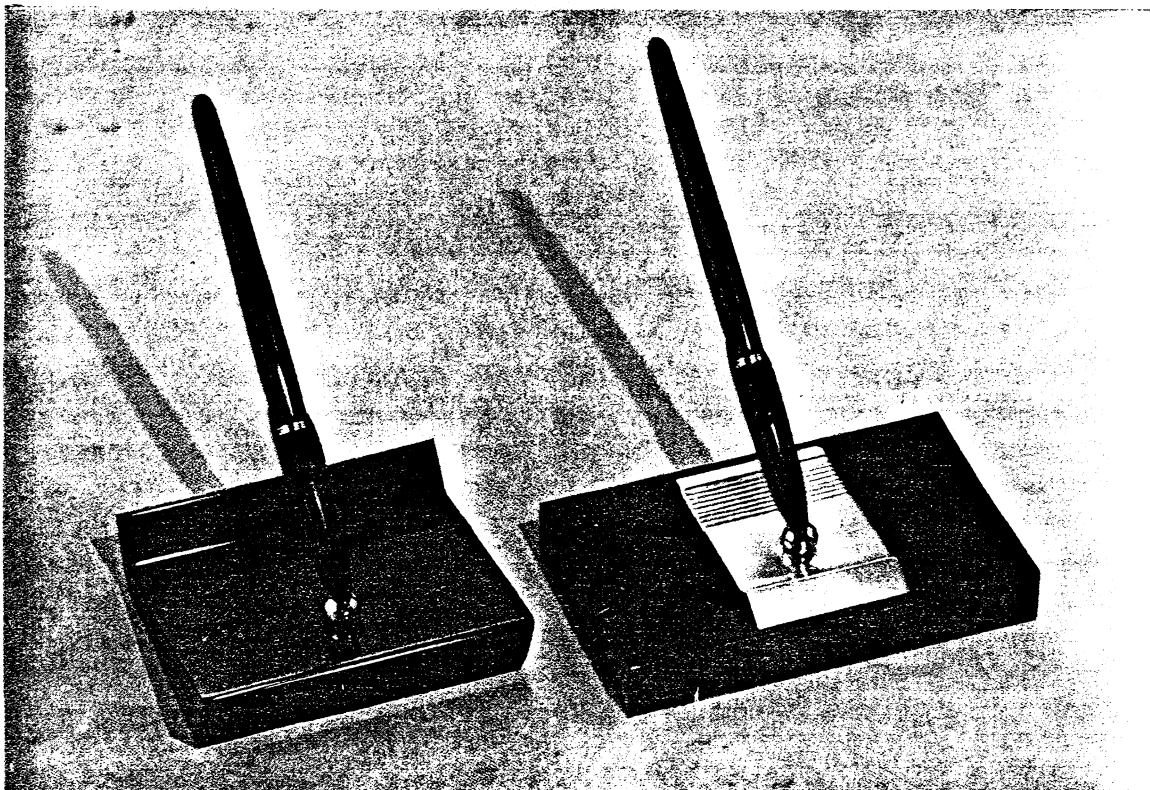

MODEL NO. 90-109

Black finished anodized aluminum,
with black "51" pen and holder,
4¼ x 4½" . . . . . $17.50.

MODEL NO. 90-148

Catalin base, gold colored mounting with black
"51" pen and holder, 3½ x 5¾" . . . . . $20.00.
No. 90-149: same base, with maroon pen and holder.